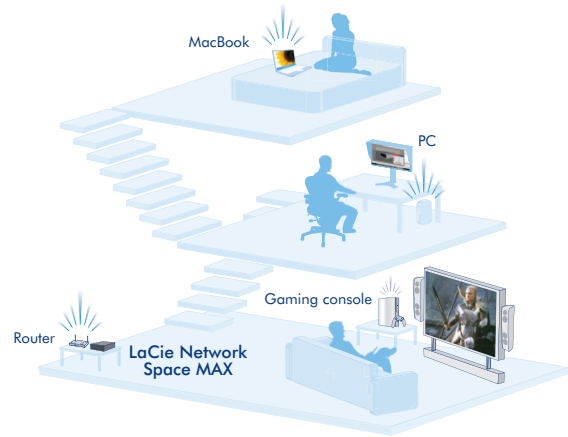

Enjoy All of Your Media, Wherever You Are

Item Number	301519	301524
Capacity*	2TB	4TB
Interfaces	Gigabit Ethernet (10/100/1000 Mbits)****, USB 2.0	
USB Port	Transfer and back up files to/from an external hard disk Add capacity Upload photos from a camera Share a printer	
Transfer Rate	NAS performance through Ethernet: up to 65MB/s in read; up to 35MB/s in write**** DAS performance through USB: up to 30-35MB/s*	
Dimensions (WxDxH)	117 x 193 x 77 mm / 4.6 x 7.6 x 3 in.	
Weight	1.8 kg / 4 lbs.	
Warranty	2-year limited	

*1TB (Terabyte) = 1000GB. 1GB = 1,000,000,000 bytes. Total accessible capacity varies depending upon operating environment (typically 10-15% less).

**Calculations are based on 3MB/photo, 3MB/three-minute MP3 song, and 700MB/movie encoded in MPEG-4 or equivalent codec.

***Up to six private shares available.

****Transfer rates depend on file sizes and formats, LAN configuration and other factors. Typical transfer rate in wired Gigabit Ethernet network can be up to 65MB/s in RAID 0.

†Speed depends on the file sizes and formats and LAN configuration. Typical transfer rate for USB and Ethernet interfaces.

††1Gb is preferred to get full speed.