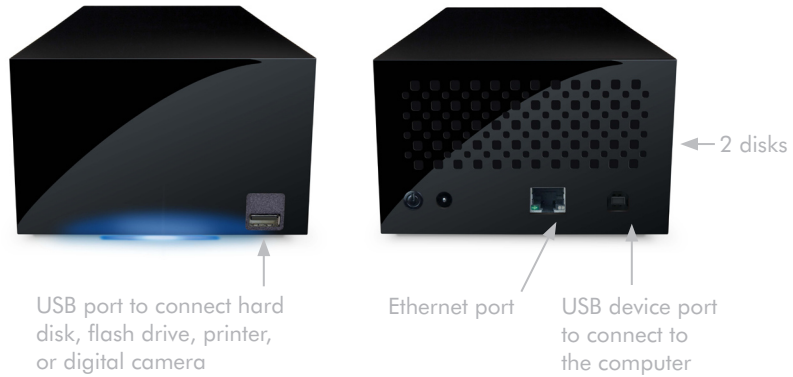

network space MAX

DESIGN BY NEIL POULTON

Features

- Can be used as a USB hard drive
- Data mirroring through RAID 1 for ultimate security
- Access your files from anywhere remotely
- LaCie Network Assistant for easy access and configuration
- LaCie widget-based Dashboard helps you manage your drive
- Superior performance: up to 65MB/s read speed in RAID 0
- iTunes server: store your music and stream it to local computers
- Download torrents even with your computer turned off
- UPnP/DLNA: stream your favorite media to your TV
- Automatic backup included with LaCie Backup Assistant
- Time Machine compatible
- Dedicated power management widget helps save energy
- Create up to six private accounts

Box Content

- LaCie Network Space MAX
- Ethernet cable
- USB cable
- External power supply
- Utilities CD-ROM (including LaCie Network Assistant and LaCie Backup Assistant software)
- Quick Install Guide

Minimum System Requirements

- Computer with a USB port
- Computer with an Ethernet port
- Latest version of Windows® XP, Windows Vista®, Windows 7 / Mac OS X 10.5, 10.6 / Linux 2.6
- Minimum free disk space: 600MB recommended
- Ethernet switch or router 10/100/1Gb.**
- Web browsers: Internet Explorer® 7.0, Firefox® 3.0, Safari® 3.0, Chrome 2.0 or higher

RAID 1 = SECURITY
RAID 0 = PERFORMANCE